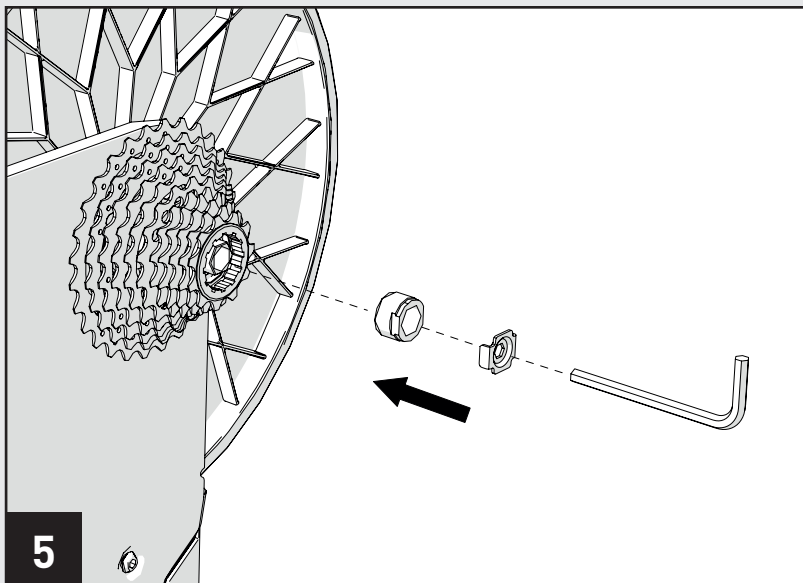

TOOL

FOR RIGHT SIDE ADAPTOR
SUITO / DIRETO XR

ELITE
CHANGE YOUR RIDE

Sprocket cassette REMOVAL

Sprocket cassette INSTALLATION

code 6054834

ELITE

ELITE srl - 35014 Fontaniva (PD) - ITALY