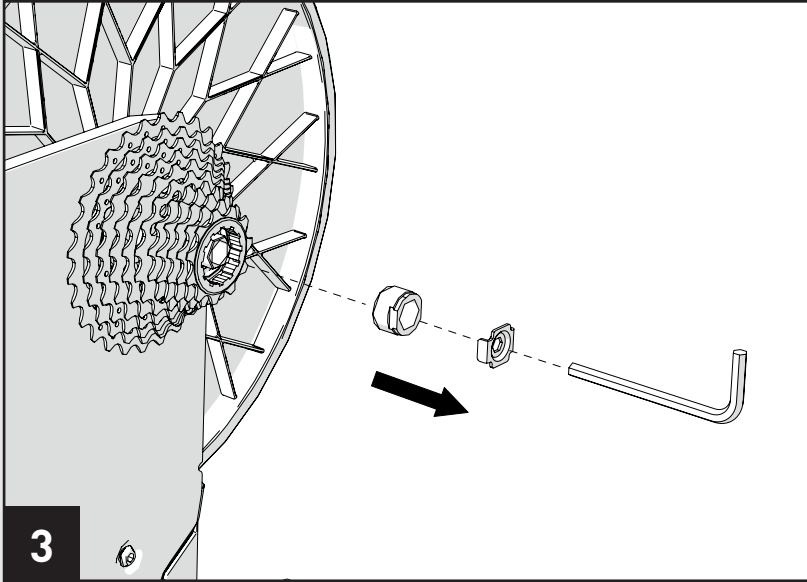

TOOL

FOR RIGHT SIDE ADAPTOR
SUITO / DIRETO XR

ELITE
CHANGE YOUR RIDE

Sprocket cassette REMOVAL

Sprocket cassette INSTALLATION

code 6054834

ELITE

ELITE srl - 35014 Fontaniva (PD) - ITALY