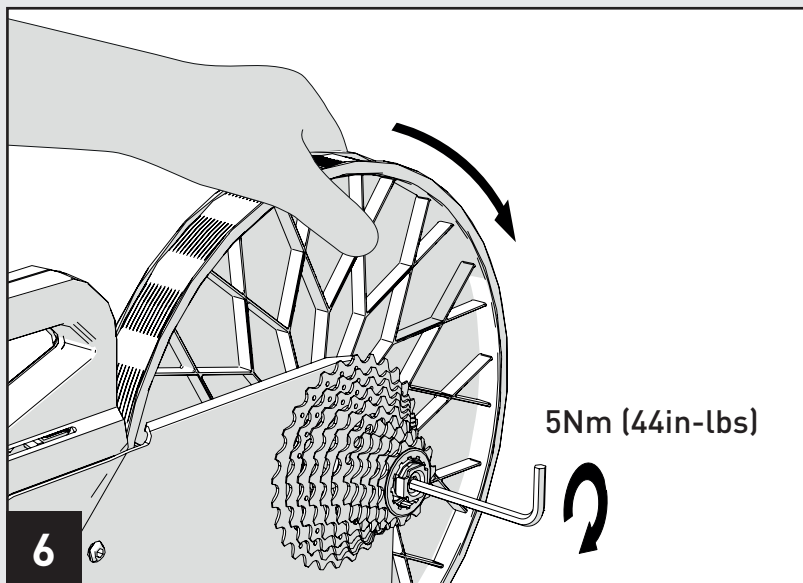

TOOL

FOR RIGHT SIDE ADAPTOR
SUITO / DIRETO XR

ELITE
CHANGE YOUR RIDE

Sprocket cassette REMOVAL

Sprocket cassette INSTALLATION

code 6054834

ELITE

ELITE srl - 35014 Fontaniva (PD) - ITALY