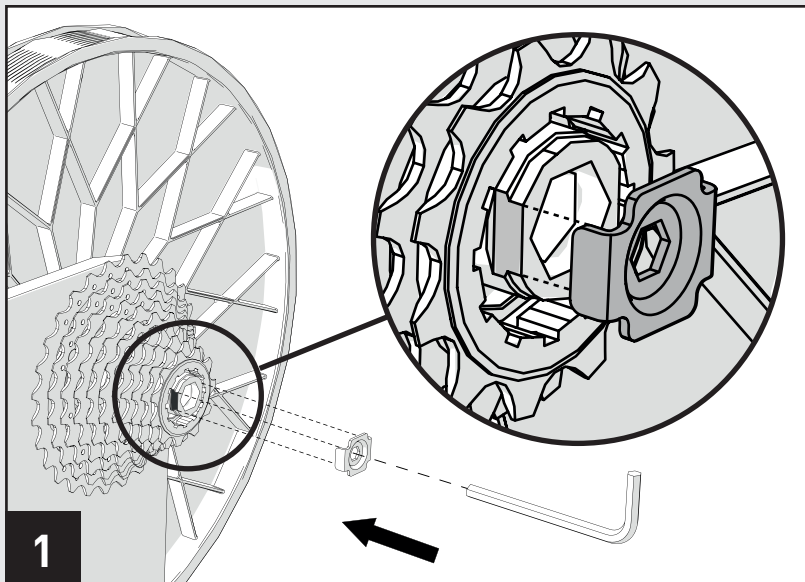

TOOL

FOR RIGHT SIDE ADAPTOR
SUITO / DIRETO XR

ELITE
CHANGE YOUR RIDE

Sprocket cassette REMOVAL

Sprocket cassette INSTALLATION

code 6054834

ELITE

ELITE srl - 35014 Fontaniva (PD) - ITALY