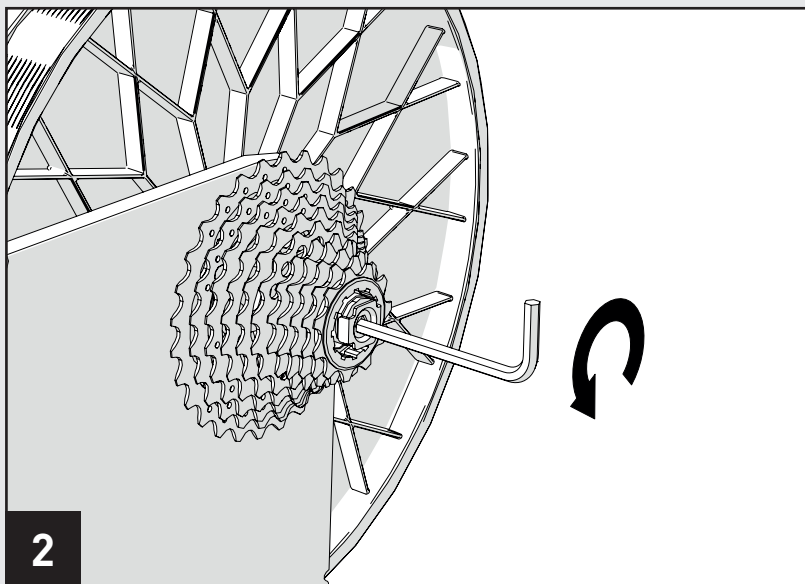

TOOL

FOR RIGHT SIDE ADAPTOR
SUITO / DIRETO XR

ELITE
CHANGE YOUR RIDE

Sprocket cassette REMOVAL

Sprocket cassette INSTALLATION

code 6054834

ELITE

ELITE srl - 35014 Fontaniva (PD) - ITALY