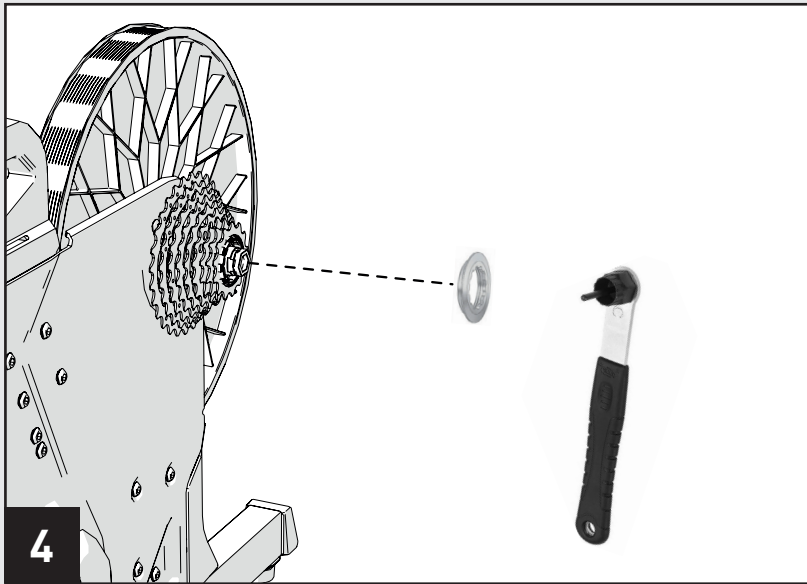

TOOL

FOR RIGHT SIDE ADAPTOR
SUITO / DIRETO XR

ELITE
CHANGE YOUR RIDE

Sprocket cassette REMOVAL

Sprocket cassette INSTALLATION

code 6054834

ELITE

ELITE srl - 35014 Fontaniva (PD) - ITALY