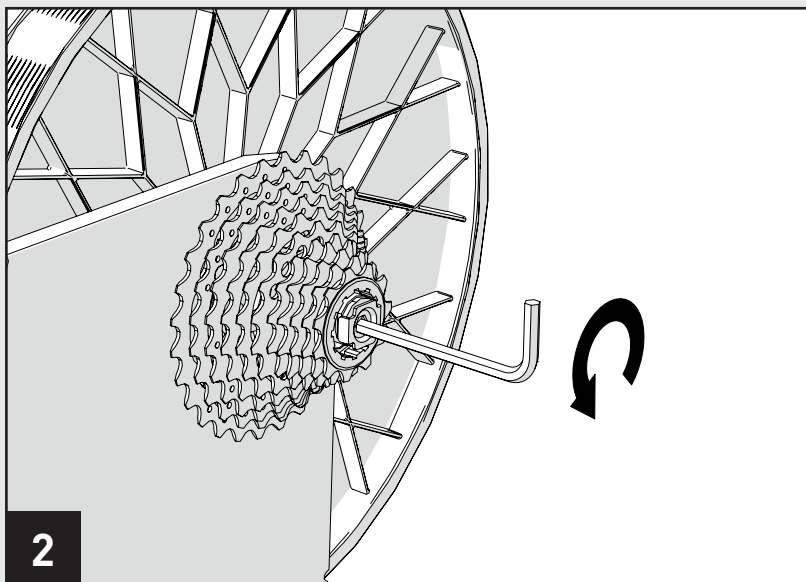

Sprocket cassette REMOVAL