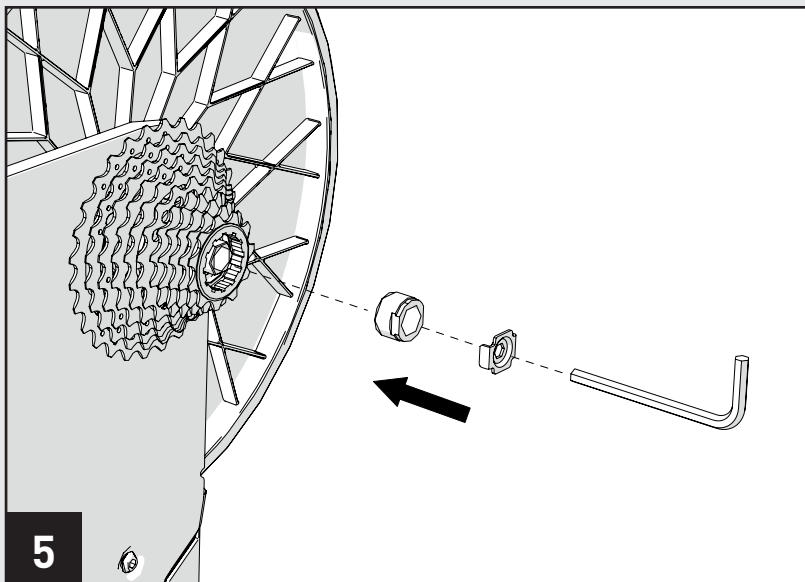

Sprocket cassette INSTALLATION

code 6054834

ELITE

ELITE srl - 35014 Fontaniva (PD) - ITALY