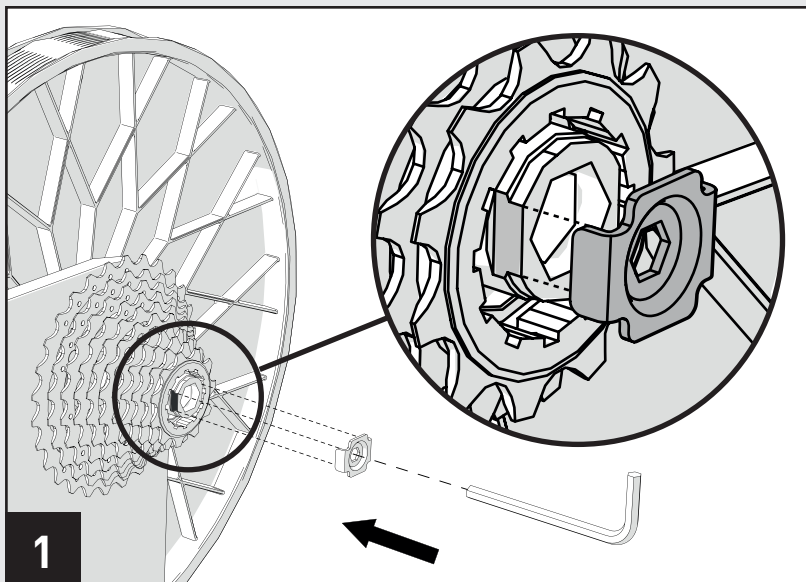

Sprocket cassette REMOVAL