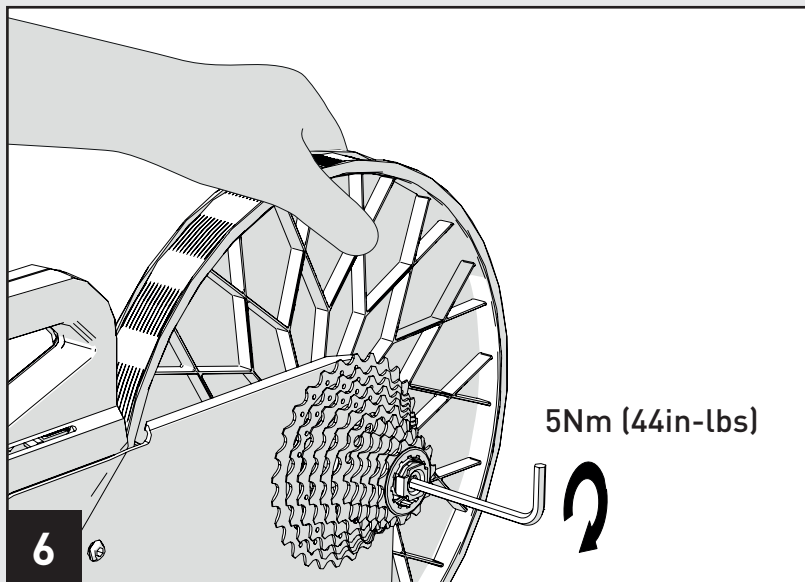

Sprocket cassette INSTALLATION

code 6054834

ELITE

ELITE srl - 35014 Fontaniva (PD) - ITALY